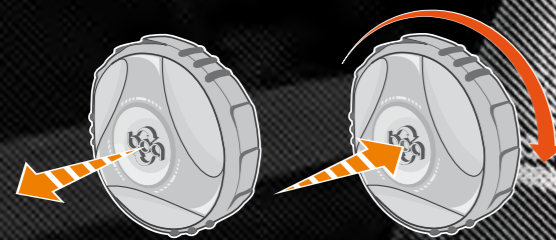

DURABLE

Made from aircraft-grade stainless steel, durable Boa® laces can handle even the highest tension.

SEGURO

Una vez ajustado, su ajuste se mantiene firme.

SAFE

Once adjusted, your fit stays the same.

TIRA para liberar rápidamente
PULL for quick release