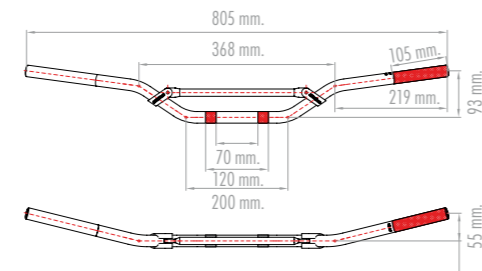

REF.HR30009293N

Soporte manillar variable - Variable handlebar Bracket
ø 28,6mm (1-1/8")

REF.HR30009290

5mm Espesor - Thickness
ø 28,6mm (1-1/8")
ø 22,2mm (7/8")

RACING

DIAMETRO CONSTANTE - REGULAR Ø HANDLEBAR
MATERIAL: AL2014