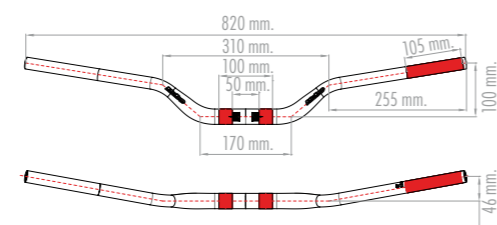

REF.HR30009293N

Soporte manillar variable - Variable handlebar Bracket
ø 28,6mm (1-1/8")

REF.HR30009290

5mm Espesor - Thickness
ø 28,6mm (1-1/8")
ø 22,2mm (7/8")

RACING

DIAMETRO CONSTANTE - REGULAR Ø HANDLEBAR
MATERIAL: AL2014